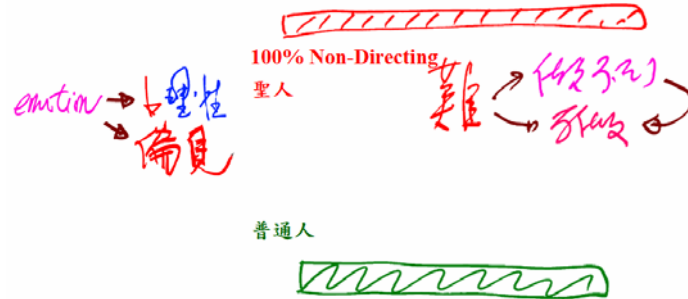

教練的標準...

Questioning

人生教練...

Keith To MeWe 智訊專頁: www.mewe.com/p/excelcentre

教練不是什麼...

Dysfunctional
Connection

Problem
Solutions
Adding
Exploration + Clarify

對話是什麼...

monologue 獨白

X coach

X Coachee

✓ Structured Monologue
(科士)

Dialogue

Dia: logos
thru
self-thru
speech/reason

Keith To Ko-Fi 學習平台: www.ko-fi.com/keithto

對話的條件...